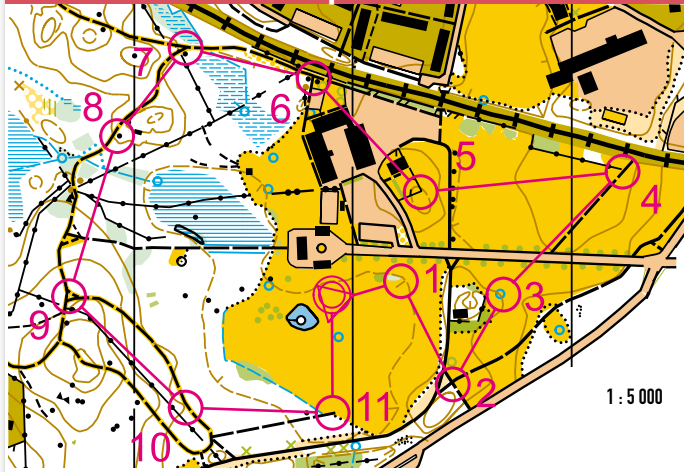

Hässleholm, Skol-Sprinten

ÅR 4